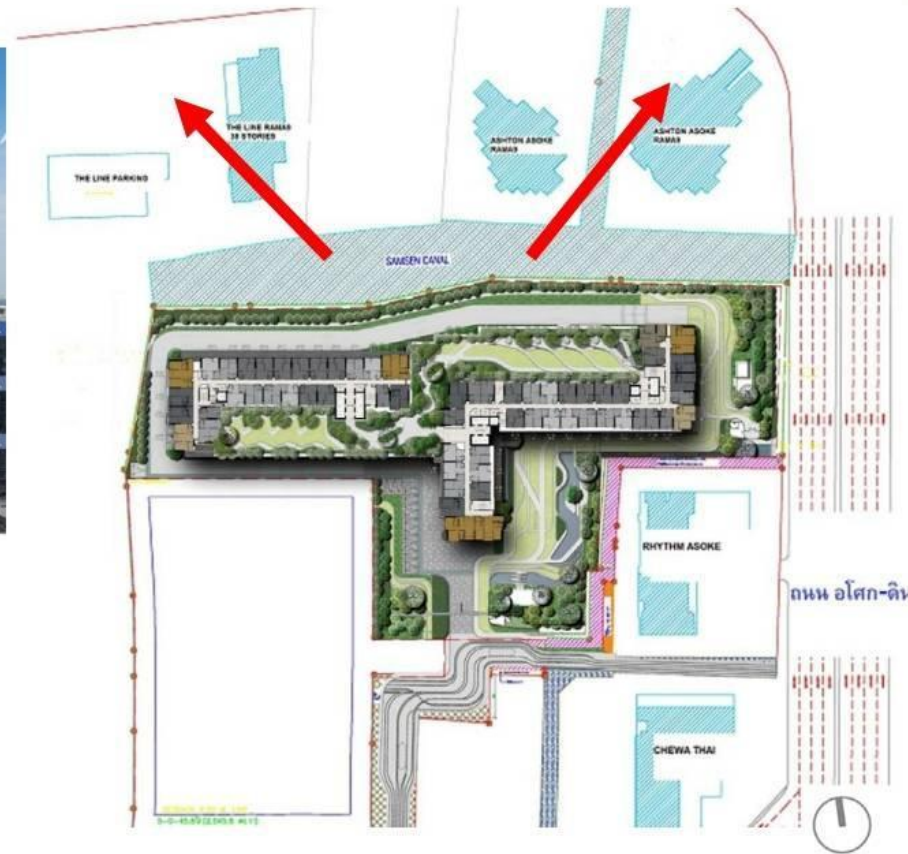

Thai Easy Condo

Thai Easy Condo

PROJECT NAME	LIFE ASOKE-RAMA 9
TOTAL PROJECT AREA	8.3-11.4 RAI
LOCATION	ASOKE-DINDAENG ROAD, MAKKASAN, RATCHATHEW BANGKOK
PROJECT TYPE	HIGH-RISE
STOREY	TOWER A 42 STOREYS, TOWER B 46 STOREYS
TOTAL UNITS	TOWER A 1,298 UNITS, TOWER B 950 UNITS AND 2 SHOPS
FACILITIES	<ul style="list-style-type: none"><li>- SANCTUARY PAVILION</li><li>- GARDEN IN THE CLOUD</li><li>- GRAND PARLOUR LOBBY</li><li>- CO-WORKING SPHERE</li><li>- SCENIC GLASS POOL</li><li>- ACTIVE POOL</li><li>- KID POOL</li><li>- HORIZON SEAT</li><li>- ELITE FITNESS</li><li>- STEAM ROOM</li><li>- SKYSCRAPER LOUNGE</li><li>- AMPHITHEATER</li><li>- HORIZON GARDEN</li><li>- PINNACLE DECK</li><li>- 13 PASSENGER ELEVATORS</li><li>- 2 FIREMAN ELEVATORS</li><li>- RFID ACCESS CONTROL SYSTEM</li><li>- CCTV AND 24-HOUR SECURITY GUARDS</li><li>- AIR ESCAPE AREA</li></ul>

Thai Easy Condo

Life  
ASOKE - RAMA9

Thai Easy Condo

Life  
ASOKE - RAMA9

Thai Easy Condo

Life  
ASOKE - RAMA9

Thai Easy Condo

Life  
ASOKE - RAMA9

Thai Easy Condo

Life  
ASOKE - RAMA9

Thai Easy Condo

## Ground Floor

Thai Easy Condo