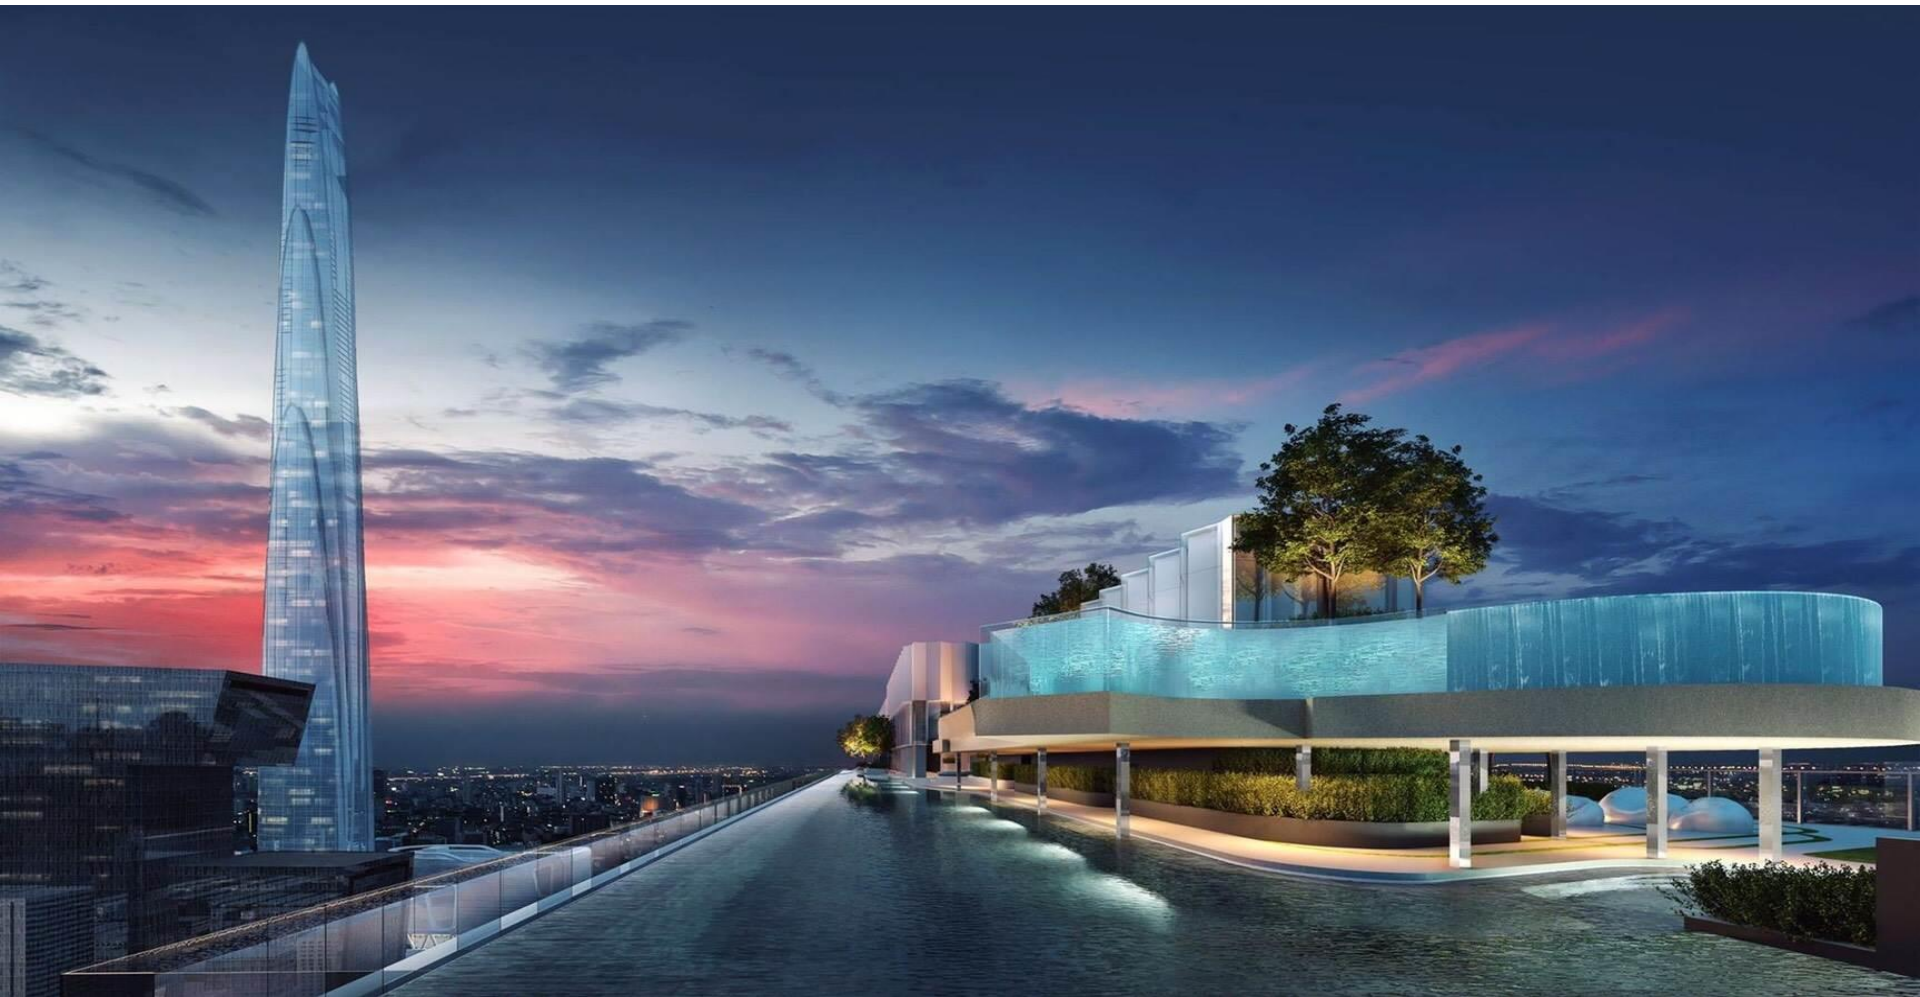

Thai Easy Condo

Life
ASOKE - RAMA9