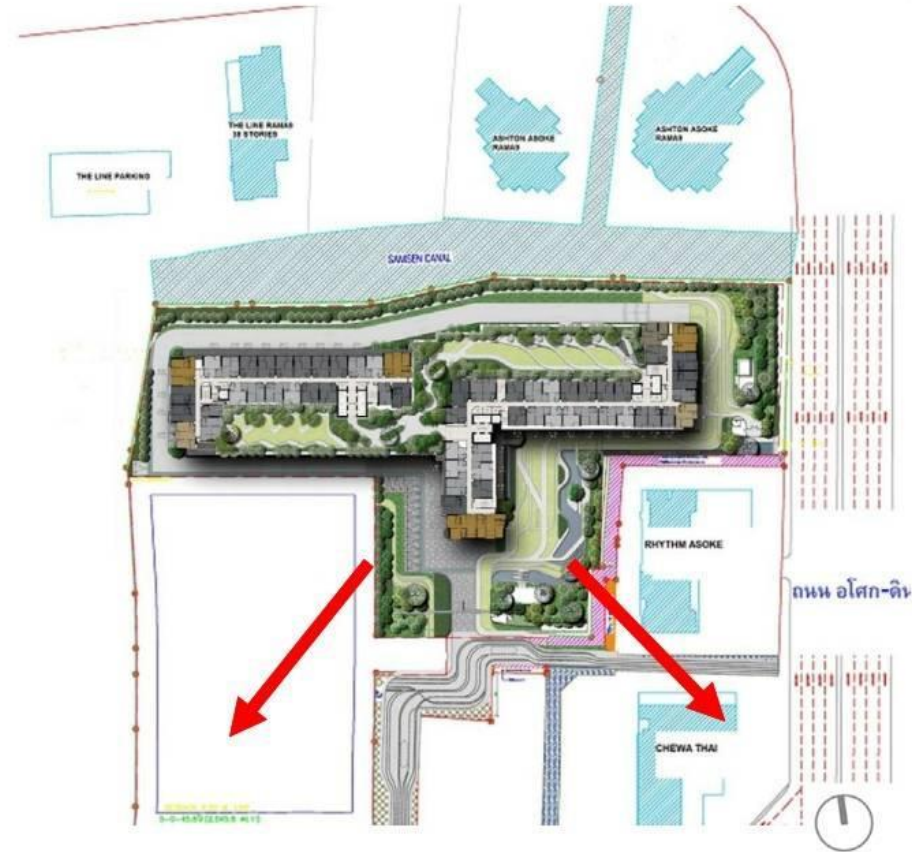

Thai Easy Condo

Thai Easy Condo

PROJECT NAME	LIFE ASOKE-RAMA 9
TOTAL PROJECT AREA	8.3-11.4 RAI
LOCATION	ASOKE-DINDAENG ROAD, MAKKASAN, RATCHATHEW BANGKOK
PROJECT TYPE	HIGH-RISE
STOREY	TOWER A 42 STOREYS, TOWER B 46 STOREYS
TOTAL UNITS	TOWER A 1,298 UNITS, TOWER B 950 UNITS AND 2 SHOPS
FACILITIES	<ul style="list-style-type: none"><li>- SANCTUARY PAVILION</li><li>- GARDEN IN THE CLOUD</li><li>- GRAND PARLOUR LOBBY</li><li>- CO-WORKING SPHERE</li><li>- SCENIC GLASS POOL</li><li>- ACTIVE POOL</li><li>- KID POOL</li><li>- HORIZON SEAT</li><li>- ELITE FITNESS</li><li>- STEAM ROOM</li><li>- SKYSCRAPER LOUNGE</li><li>- AMPHITHEATER</li><li>- HORIZON GARDEN</li><li>- PINNACLE DECK</li><li>- 13 PASSENGER ELEVATORS</li><li>- 2 FIREMAN ELEVATORS</li><li>- RFID ACCESS CONTROL SYSTEM</li><li>- CCTV AND 24-HOUR SECURITY GUARDS</li><li>- AIR ESCAPE AREA</li></ul>

Thai Easy Condo

Life  
ASOKE - RAMA9

Thai Easy Condo

Life  
ASOKE - RAMA9

Thai Easy Condo

Life  
ASOKE - RAMA9

Thai Easy Condo

Life  
ASOKE - RAMA9

Thai Easy Condo

Life  
ASOKE - RAMA9

Thai Easy Condo

## Ground Floor

Thai Easy Condo