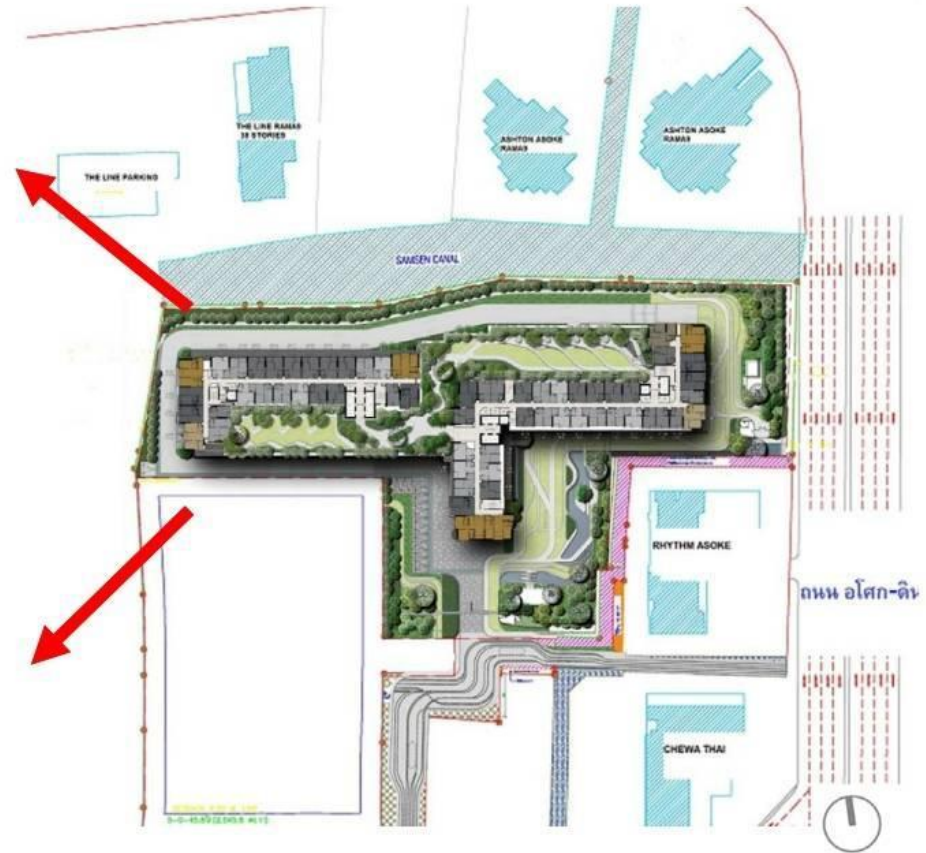

Thai Easy Condo

Thai Easy Condo

PROJECT NAME	LIFE ASOKE-RAMA 9
TOTAL PROJECT AREA	8.3-11.4 RAI
LOCATION	ASOKE-DINDAENG ROAD, MAKKASAN, RATCHATHEW BANGKOK
PROJECT TYPE	HIGH-RISE
STOREY	TOWER A 42 STOREYS, TOWER B 46 STOREYS
TOTAL UNITS	TOWER A 1,298 UNITS, TOWER B 950 UNITS AND 2 SHOPS
FACILITIES	<ul style="list-style-type: none"><li>- SANCTUARY PAVILION</li><li>- GARDEN IN THE CLOUD</li><li>- GRAND PARLOUR LOBBY</li><li>- CO-WORKING SPHERE</li><li>- SCENIC GLASS POOL</li><li>- ACTIVE POOL</li><li>- KID POOL</li><li>- HORIZON SEAT</li><li>- ELITE FITNESS</li><li>- STEAM ROOM</li><li>- SKYSCRAPER LOUNGE</li><li>- AMPHITHEATER</li><li>- HORIZON GARDEN</li><li>- PINNACLE DECK</li><li>- 13 PASSENGER ELEVATORS</li><li>- 2 FIREMAN ELEVATORS</li><li>- RFID ACCESS CONTROL SYSTEM</li><li>- CCTV AND 24-HOUR SECURITY GUARDS</li><li>- AIR ESCAPE AREA</li></ul>

Thai Easy Condo

Life  
ASOKE - RAMA9

Thai Easy Condo

Life  
ASOKE - RAMA9

Thai Easy Condo

Life  
ASOKE - RAMA9

Thai Easy Condo

Life  
ASOKE - RAMA9

Thai Easy Condo

Life  
ASOKE - RAMA9

Thai Easy Condo

## Ground Floor

Thai Easy Condo