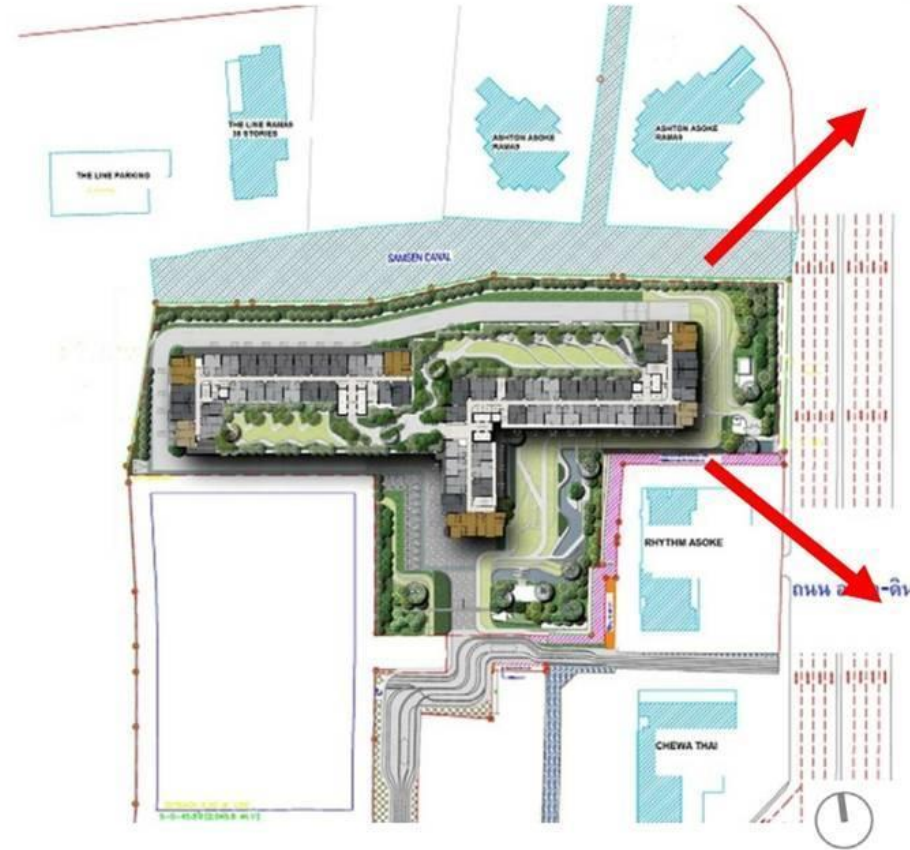

Thai Easy Condo

Life
ASOKE - RAMA9