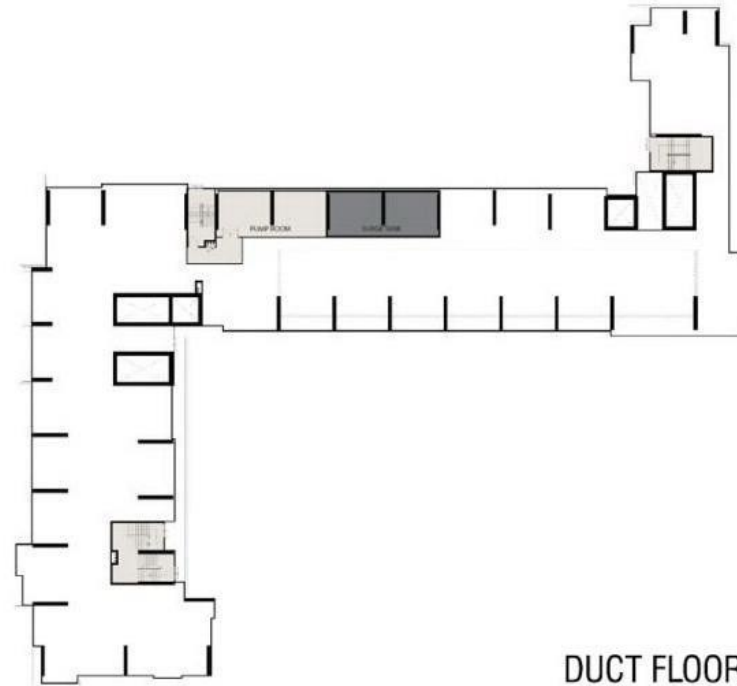

Thai Easy Condo

LIFE ASOKE RAMA 9

DUCT FLOOR