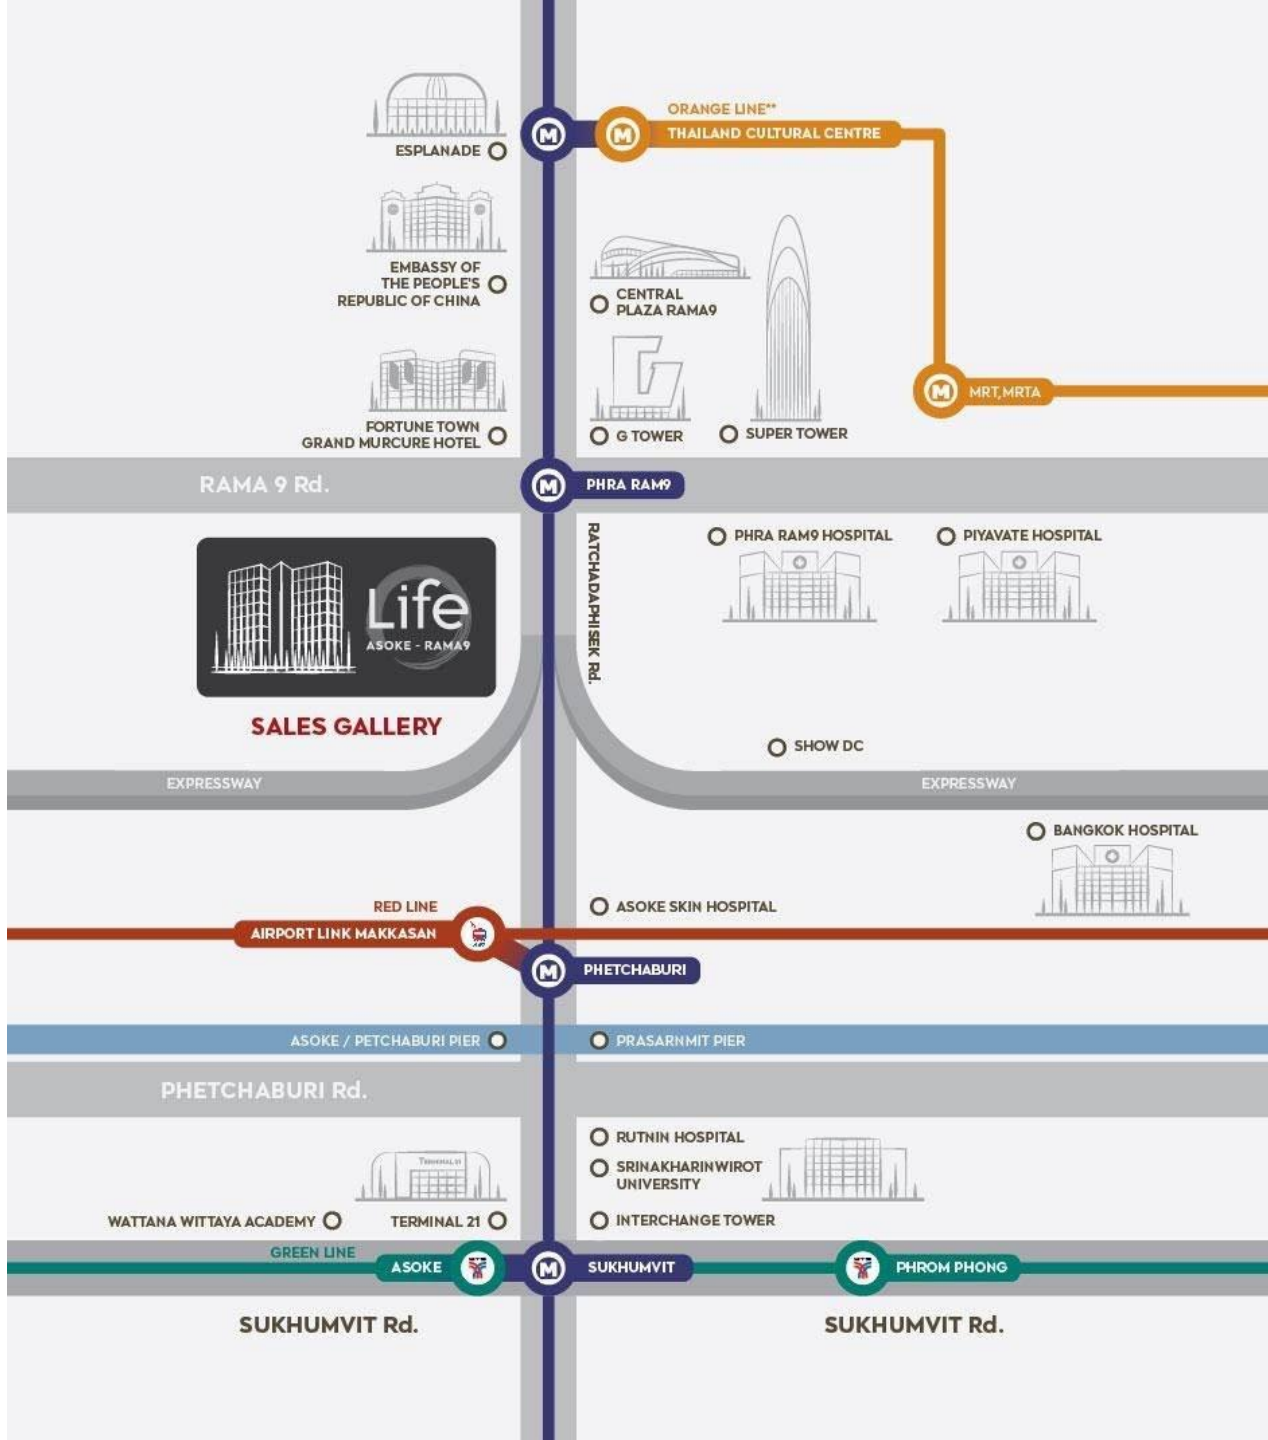

Thai Easy Condo

Life  
ASOKE - RAMA9

Thai Easy Condo

Life  
ASOKE - RAMA9

Thai Easy Condo

Life  
ASOKE - RAMA9

Thai Easy Condo

Life  
ASOKE - RAMA9

Thai Easy Condo

Thai Easy Condo

PROJECT NAME	LIFE ASOKE-RAMA 9
TOTAL PROJECT AREA	8.3-11.4 RAI
LOCATION	ASOKE-DINDAENG ROAD, MAKKASAN, RATCHATHEW BANGKOK
PROJECT TYPE	HIGH-RISE
STOREY	TOWER A 42 STOREYS, TOWER B 46 STOREYS
TOTAL UNITS	TOWER A 1,298 UNITS, TOWER B 950 UNITS AND 2 SHOPS
FACILITIES	<ul style="list-style-type: none"><li>- SANCTUARY PAVILION</li><li>- GARDEN IN THE CLOUD</li><li>- GRAND PARLOUR LOBBY</li><li>- CO-WORKING SPHERE</li><li>- SCENIC GLASS POOL</li><li>- ACTIVE POOL</li><li>- KID POOL</li><li>- HORIZON SEAT</li><li>- ELITE FITNESS</li><li>- STEAM ROOM</li><li>- SKYSCRAPER LOUNGE</li><li>- AMPHITHEATER</li><li>- HORIZON GARDEN</li><li>- PINNACLE DECK</li><li>- 13 PASSENGER ELEVATORS</li><li>- 2 FIREMAN ELEVATORS</li><li>- RFID ACCESS CONTROL SYSTEM</li><li>- CCTV AND 24-HOUR SECURITY GUARDS</li><li>- AIR ESCAPE AREA</li></ul>