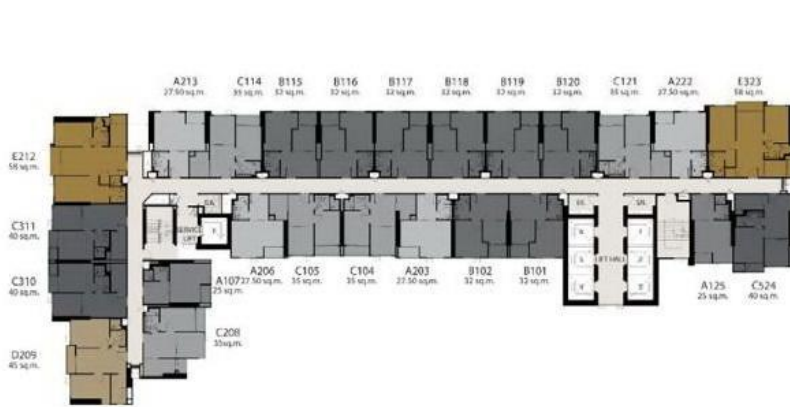

LIFE ASOKE RAMA 9

37th - 40th FLOOR PLAN